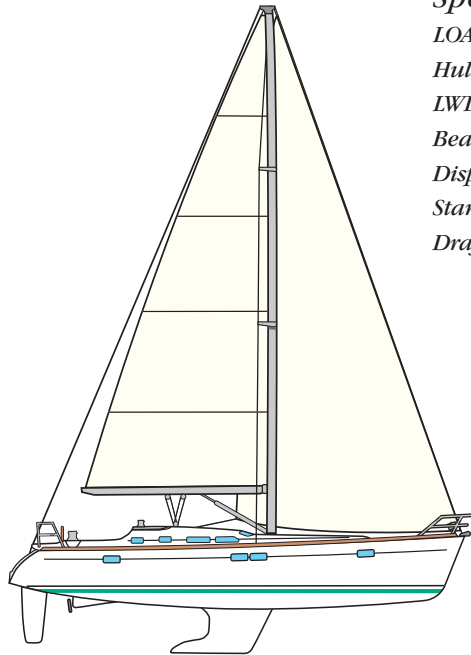

BENETEAU 473

Elegance with a purpose.

Space, style and light...blended as only Beneteau can.

Elegance with a purpose. It seems to encompass exactly what the Beneteau 473 brings to her owners. Her interior is an amazing combination of volume and light with headroom of 6'8". The panoramic deck lights - a first for any Beneteau model - flood the interior with natural light.

To see the Beneteau 473 for yourself, contact your Beneteau dealer today. Or take a virtual tour online at www.beneteauusa.com.

B E N E T E A U 4 7 3

BENETEAU 473

Specifications

| | | | |
|-------------------------|--------------------------------------|---------------------------|--|
| LOA..... | 46'11" | Ballast..... | (standard) 8,157 lbs (optional) 7,275 lbs |
| Hull Length..... | 46'5" | Fuel Capacity..... | 56 gal |
| LWL..... | 43'10" | Water..... | 209 gal |
| Beam..... | 14'2" | Auxiliary..... | 63 hp |
| Displacement..... | 24,277 lbs (approx) | Hull Design: GROUPE FINOT | |
| Standard Sail Area..... | 1,040 sq. ft | * Includes bow pulpit | |
| Draft..... | (standard) 5'7" ... (optional) 6'10" | | |

Two Cabin Layout

Three Cabin Layout