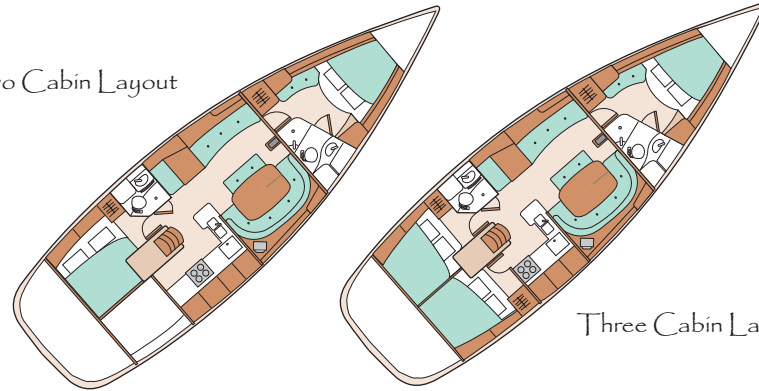

BENETEAU 473

Elegance with a purpose.

Space, style and light...blended as only Beneteau can.

Elegance with a purpose. It seems to encompass exactly what the Beneteau 473 brings to her owners. Her interior is an amazing combination of volume and light with headroom of 6'8". The panoramic deck lights - a first for any Beneteau model - flood the interior with natural light.

To see the Beneteau 473 for yourself, contact your Beneteau dealer today. Or take a virtual tour online at www.beneteauusa.com.

B E N E T E A U 4 7 3

BENETEAU 473

Specifications

| | | | |
|-------------------------|--------------------------------------|---------------------------|--|
| LOA..... | 46'11" | Ballast..... | (standard) 8,157 lbs (optional) 7,275 lbs |
| Hull Length..... | 46'5" | Fuel Capacity..... | 56 gal |
| LWL..... | 43'10" | Water..... | 209 gal |
| Beam..... | 14'2" | Auxiliary..... | 63 hp |
| Displacement..... | 24,277 lbs (approx) | Hull Design: GROUPE FINOT | |
| Standard Sail Area..... | 1,040 sq. ft | * Includes bow pulpit | |
| Draft..... | (standard) 5'7" ... (optional) 6'10" | | |

Two Cabin Layout

Three Cabin Layout