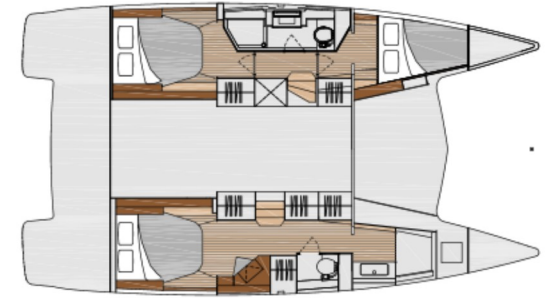

This exciting new 40-foot catamaran has been exclusively designed to deliver a simply superb experience at sea and while moored. Remarkable volumes and light-filled living spaces allow you to comfortably share the experiences and create life-long memories with family and friends. The Lucia 40 is a true revolution in her class. No other sailing catamaran of her size has the fabulous living space of the Lucia 40, which includes a luminous saloon, generous cabins, expansive 12m² cockpit, and a decadent lounge area on the bow that spans more than 3m²! She is also the only 40-foot sailing catamaran that includes four bathrooms and also boasts the largest Owner's suite available in her class. Beautifully appointed, the Lucia 40 has all the contemporary conveniences you need for carefree cruising, so you can relax in comfort while experiencing the catamaran's impressive performance at sea.

Lucia 40

DECK

SALOON

VERSIONS

MAESTRO 3

3 • 3

1 owner's suite + 1 bathroom
2 double cabins + 2 bathrooms
1 suite propriétaire + 1 sdb privée
2 cabines doubles + 2 salles de bains

MAESTRO 2