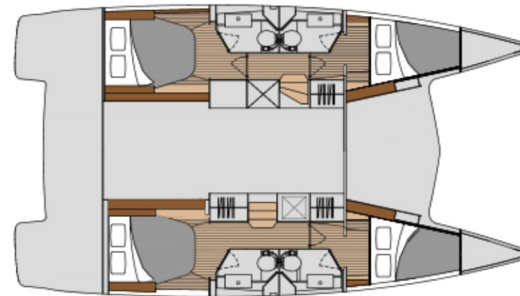

QUATUOR 4

4 • 4

4 double cabins + 4 bathrooms
4 cabines doubles + 4 salles de bains