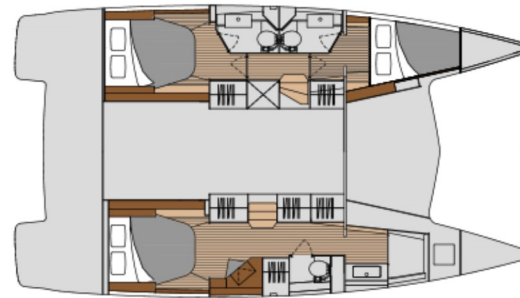

This exciting new 40-foot catamaran has been exclusively designed to deliver a simply superb experience at sea and while moored. Remarkable volumes and light-filled living spaces allow you to comfortably share the experiences and create life-long memories with family and friends. The Lucia 40 is a true revolution in her class. No other sailing catamaran of her size has the fabulous living space of the Lucia 40, which includes a luminous saloon, generous cabins, expansive 12m² cockpit, and a decadent lounge area on the bow that spans more than 3m²! She is also the only 40-foot sailing catamaran that includes four bathrooms and also boasts the largest Owner's suite available in her class. Beautifully appointed, the Lucia 40 has all the contemporary conveniences you need for carefree cruising, so you can relax in comfort while experiencing the catamaran's impressive performance at sea.

Lucia 40

DECK

SALOON

VERSIONS

MAESTRO 3

3 • 3

1 owner's suite + 1 bathroom
2 double cabins + 2 bathrooms
1 suite propriétaire + 1 sdb privée
2 cabines doubles + 2 salles de bains

MAESTRO 2