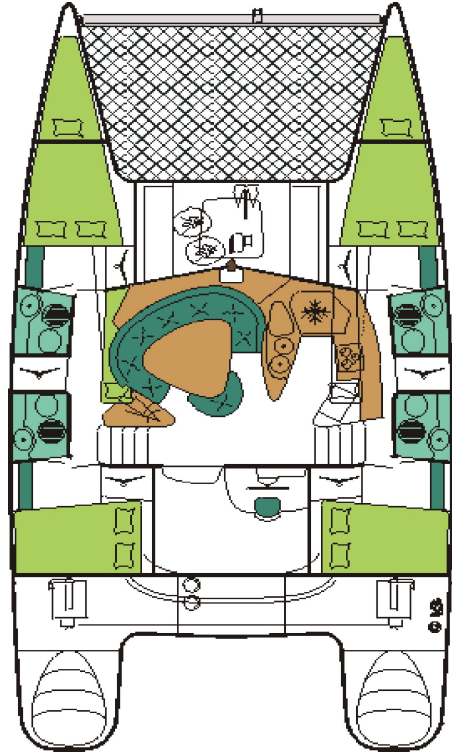

Excellent on-board space and convenience

See how easy it is to move around on board thanks to the elegant, spacious stern and the open cockpit opposite a lounge that is perfect for extremely comfortable living. The interior glows with an abundance of natural light and 360° views and offers completely independent areas: open-plan kitchen with cocktail bar, a lounge that seats ten guests at the table and an excellent chart table that is independent for navigation purposes. The spacious cabins are completely insulated for privacy and comfort and are in keeping with high-standard hire services to guarantee maximum comfort on board.

Specifications

Shipyard: Fountaine Pajot Catamarans
Model: Bahia 46 'Anniversary Millesime'
Design: O.Flahault / Joubert - Nivelt
Length: 14,00 m / 46 ft
Beam: 7,30 m / 24 ft
Draft: 1,30 m / 4.26 ft
Displacement: 9.7 T
Sail area: 123 m2
Engines: 2x40 HP Diesel

Fuel tank capacity: 400 litres
Water Tank capacity: 747 litres
Double cabins: 4
Single cabins: 2
Single beds: 2
Bathrooms: 4
Showers: 4
Ideal Capacity: 8 + crew
Maximum Capacity: 12

Fountaine Pajot
C A T A M A R A N S